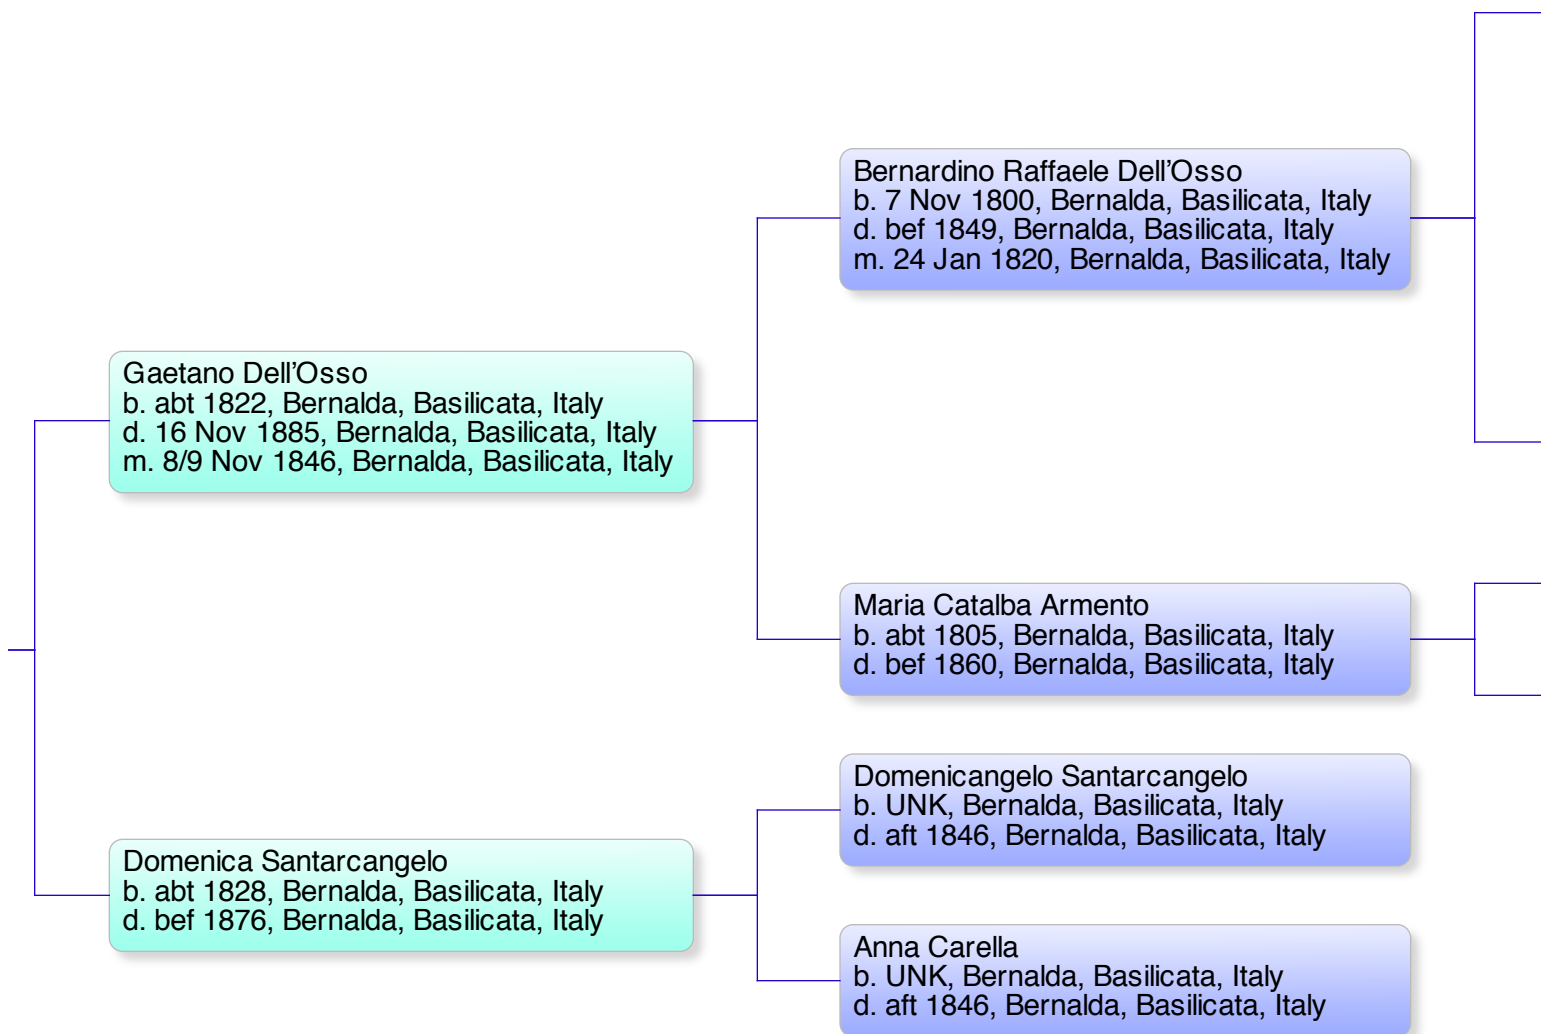

Noemi Dell'Osso
b. 13 Jan 1962, Rome, Italy

Giuseppe Dell'Osso
b. 12 Sep 1937, Bernalda, Basilicata, Italy
d. 1 Apr 2008, Rome, Italy

Anna Maria Benincasa
b. 1 Oct 1936, San Giovanni in Fiore, Cosenza, Italy

Gaetano Dell'Osso
b. 5 Aug 1897, Bernalda, Basilicata, Italy
d. 29 Mar 1973, Bernalda, Basilicata, Italy
m. 28 Oct 1935, S Marco, Argentina

Noemi Sarpi
b. 19 Apr 1903, San Marco Argentano, Cosenza, Italy

Giuseppe Dell'Osso
b. 16 May 1867, Bernalda, Basilicata, Italy
d. abt 1956, Bernalda, Basilicata, Italy
m. 18 Oct 1891, Bernalda, Basilicata, Italy

Maria Teresa Castano
b. UNK, Bernalda, Basilicata, Italy
d. UNK, Bernalda, Basilicata, Italy

Noemi Dell'Osso's Pedigree

Gaetano Dell'Osso
b. abt 1780, Bernalda, Basilicata, Italy
d. 4 Apr 1820, Bernalda, Basilicata, Italy
m. 13 Nov 1799, Bernalda, Basilicata, Italy

Mstro Bernardino Dell'Osso
b. abt 1745, Bernalda, Basilicata, Italy
d. aft 1798, Bernalda, Basilicata, Italy